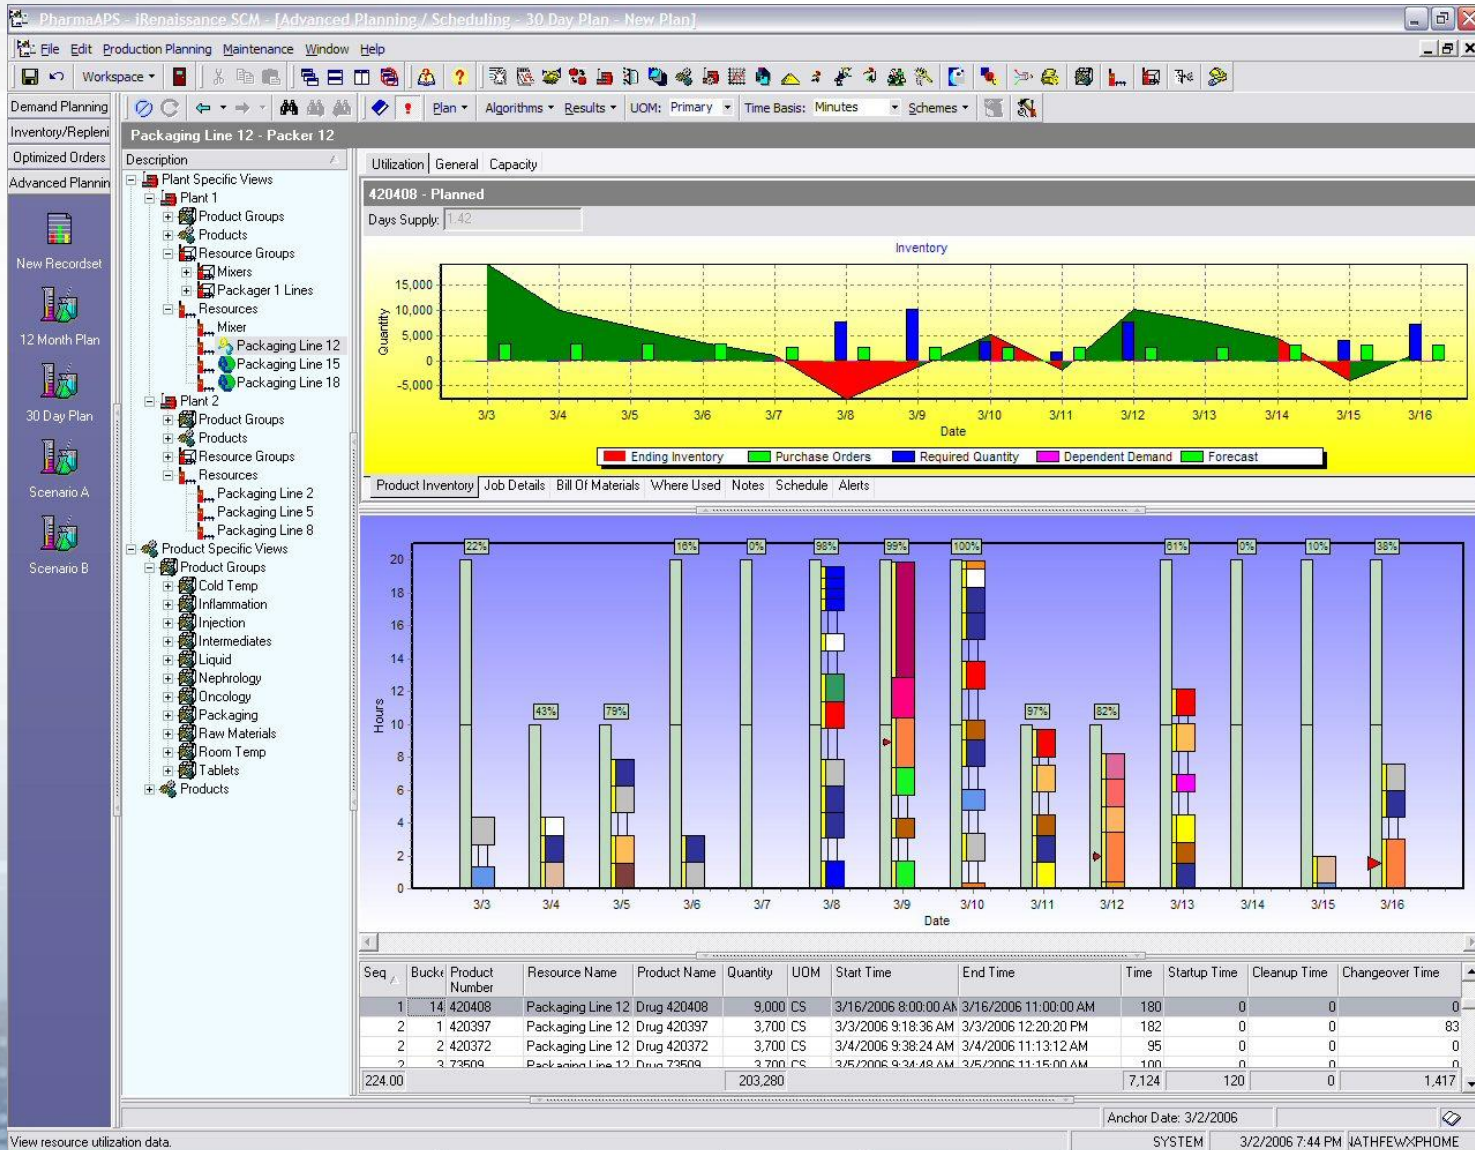

Ross Enterprise

Executive User Committee

2010 Ross Enterprise SIG Conference

September 8th – 10th, 2010
Chicago, IL

Advanced Planning and Scheduling

Jonathan Feinbaum

Agenda

- What is Advanced Planning and Scheduling?
- Process Flow
- APS Module Demonstration
- What have been your experiences?

Advanced Planning & Scheduling

It's Important !!

Demand Planning Demonstration

Enough about me...Let's talk about you!

- **What has been successful at your company ?**
- **Questions?**
- **Thank you for participating !!**