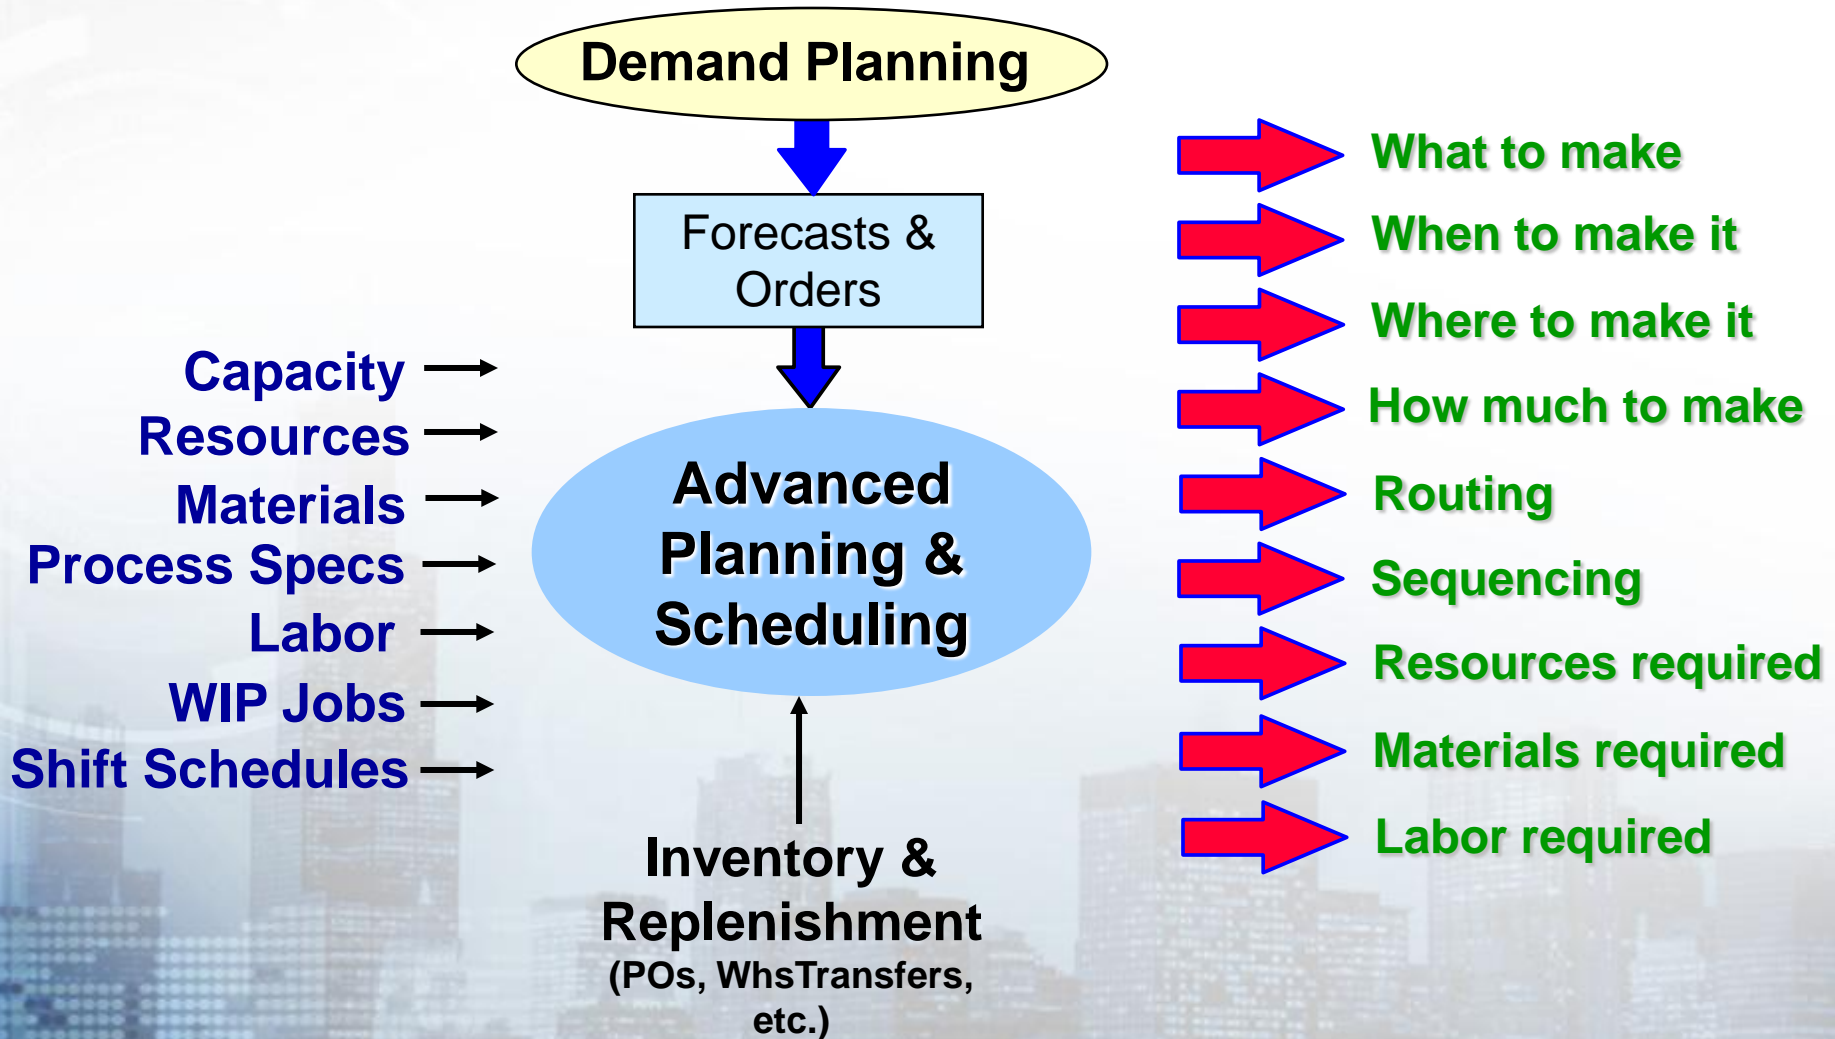

Ross Enterprise

Executive User Committee

2010 Ross Enterprise SIG Conference

September 8th – 10th, 2010
Chicago, IL

Advanced Planning and Scheduling

Jonathan Feinbaum

Agenda

- What is Advanced Planning and Scheduling?
- Process Flow
- APS Module Demonstration
- What have been your experiences?

Advanced Planning & Scheduling

It's Important !!

Demand Planning Demonstration

Enough about me...Let's talk about you!

- **What has been successful at your company ?**
- **Questions?**
- **Thank you for participating !!**