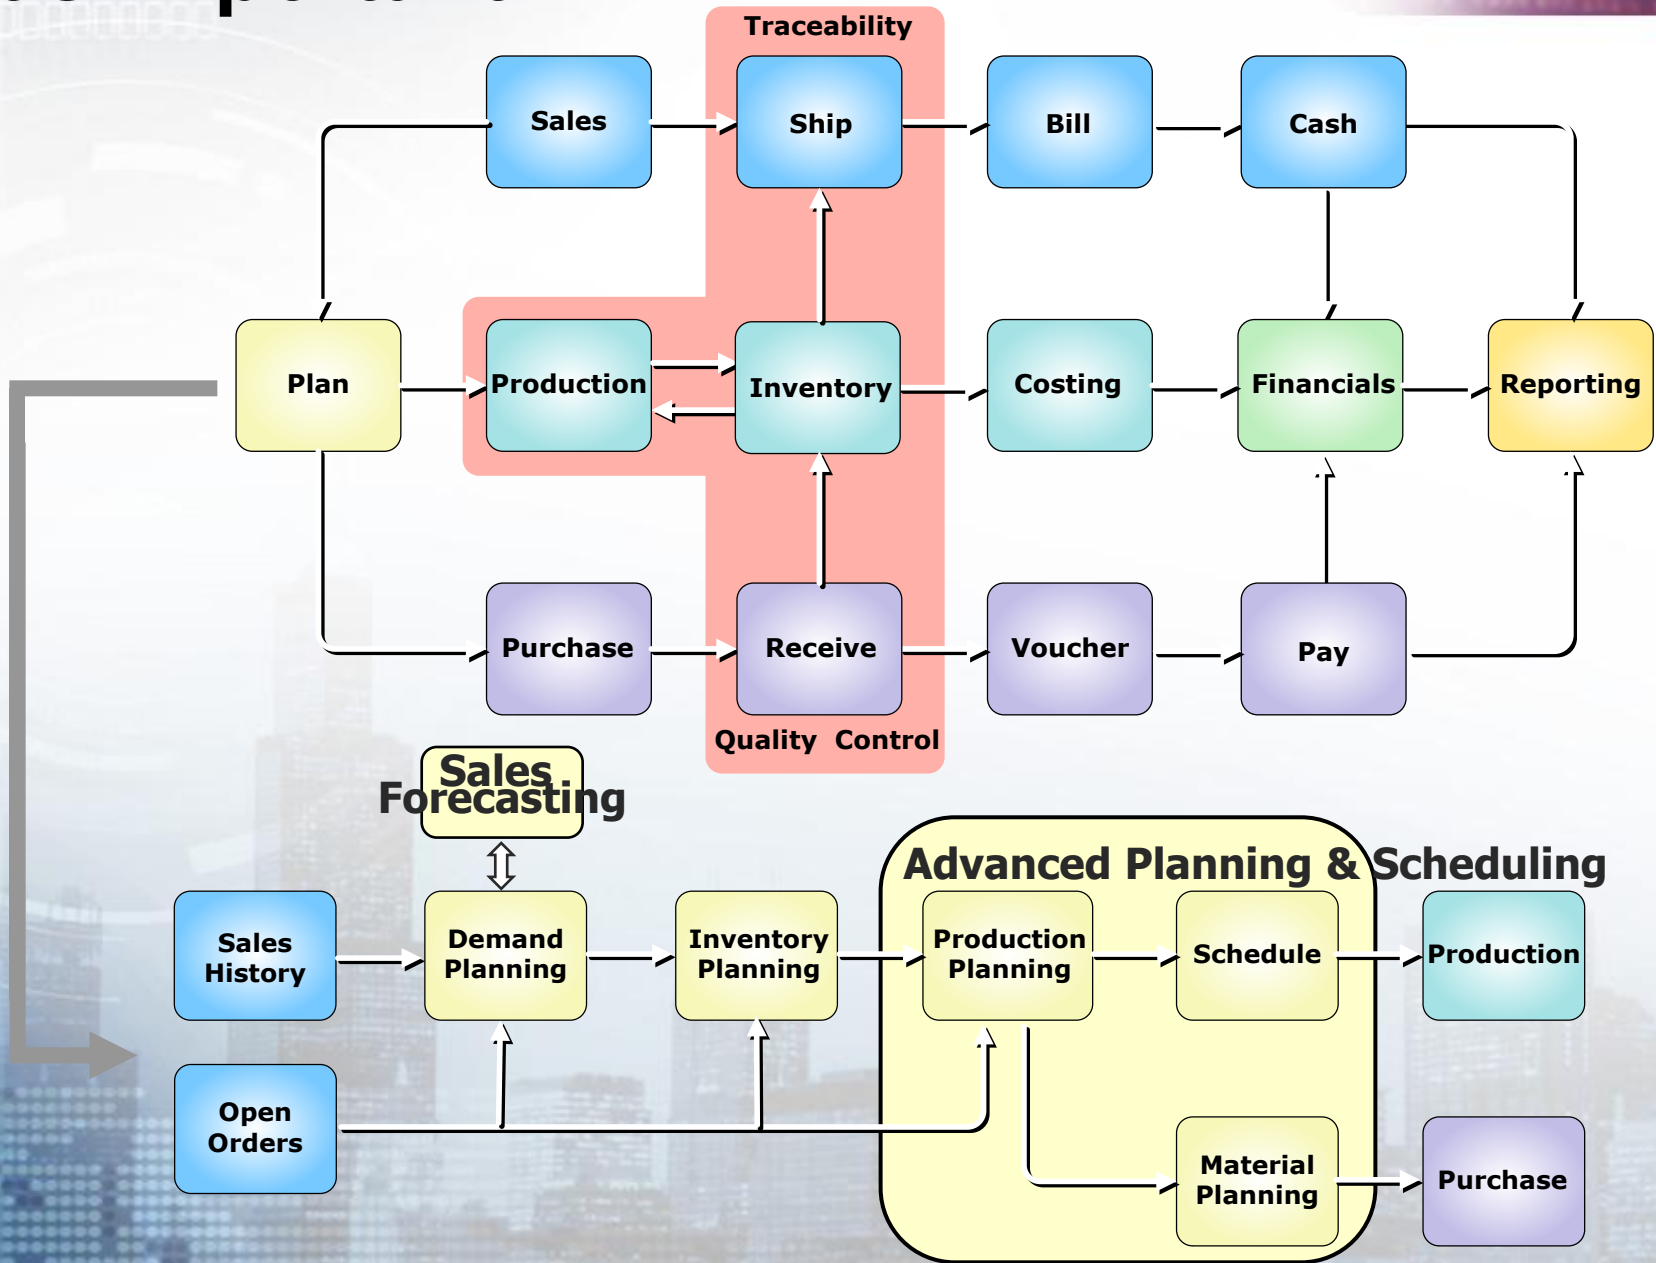

Ross Enterprise

Executive User Committee

2010 Ross Enterprise SIG Conference

September 8th – 10th, 2010
Chicago, IL

Advanced Planning and Scheduling

Jonathan Feinbaum

Agenda

- What is Advanced Planning and Scheduling?
- Process Flow
- APS Module Demonstration
- What have been your experiences?

Advanced Planning & Scheduling

It's Important !!

Demand Planning Demonstration

Enough about me...Let's talk about you!

- **What has been successful at your company ?**
- **Questions?**
- **Thank you for participating !!**